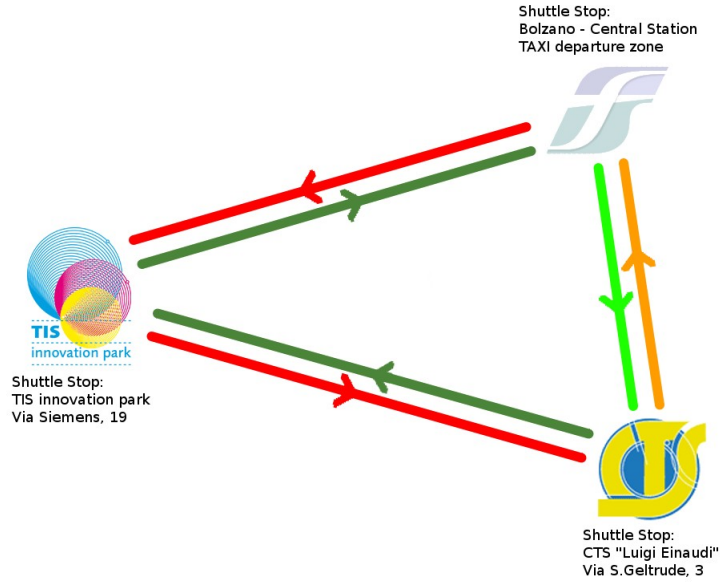

Shuttle by Rauch

13.11.2009 – SF5con2009

BZ – Central Station	TIS	CTS
08:00	08:15	08:25
08:45	09:00	09:10
09:30	09:45	09:55
10:15	10:30	10:40
14:10	14:20	14:30

CTS	BZ – Central Station
08:25	08:45
09:10	09:30
09:55	10:15

CTS	TIS	BZ – Central Station
10:45	10:55	11:10
13:00	13:10	13:25
13:45	13:55	14:10
14:30	14:40	14:55
15:15	15:25	15:40
16:00	16:10	16:25
16:45	16:55	17:10
17:30	17:40	17:55
18:15	18:25	18:40

BZ – Central Station	CTS
13:25	13:45
14:55	15:15
15:40	16:00
16:25	16:45
17:10	17:30
17:55	18:15