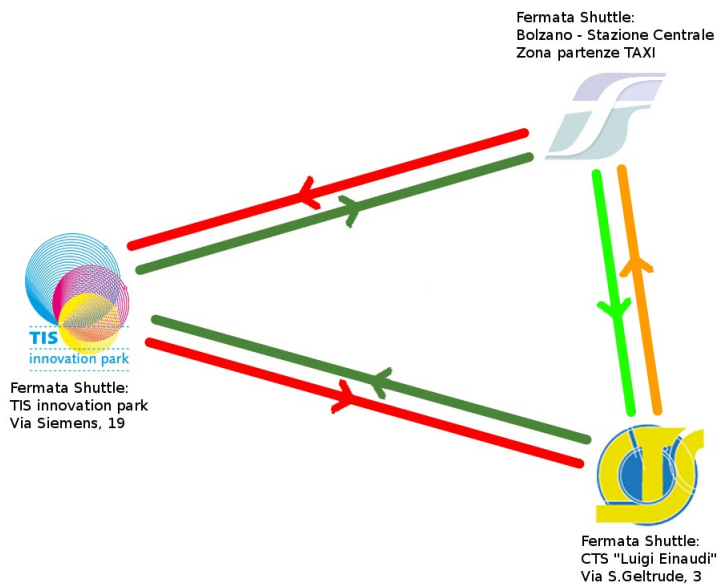

Shuttle by Rauch

13.11.2009 – SFSScon2009

| BZ – St. Centrale | TIS | CTS |
|-------------------|-------|-------|
| 08:00 | 08:15 | 08:25 |
| 08:45 | 09:00 | 09:10 |
| 09:30 | 09:45 | 09:55 |
| 10:15 | 10:30 | 10:40 |
| 14:10 | 14:20 | 14:30 |